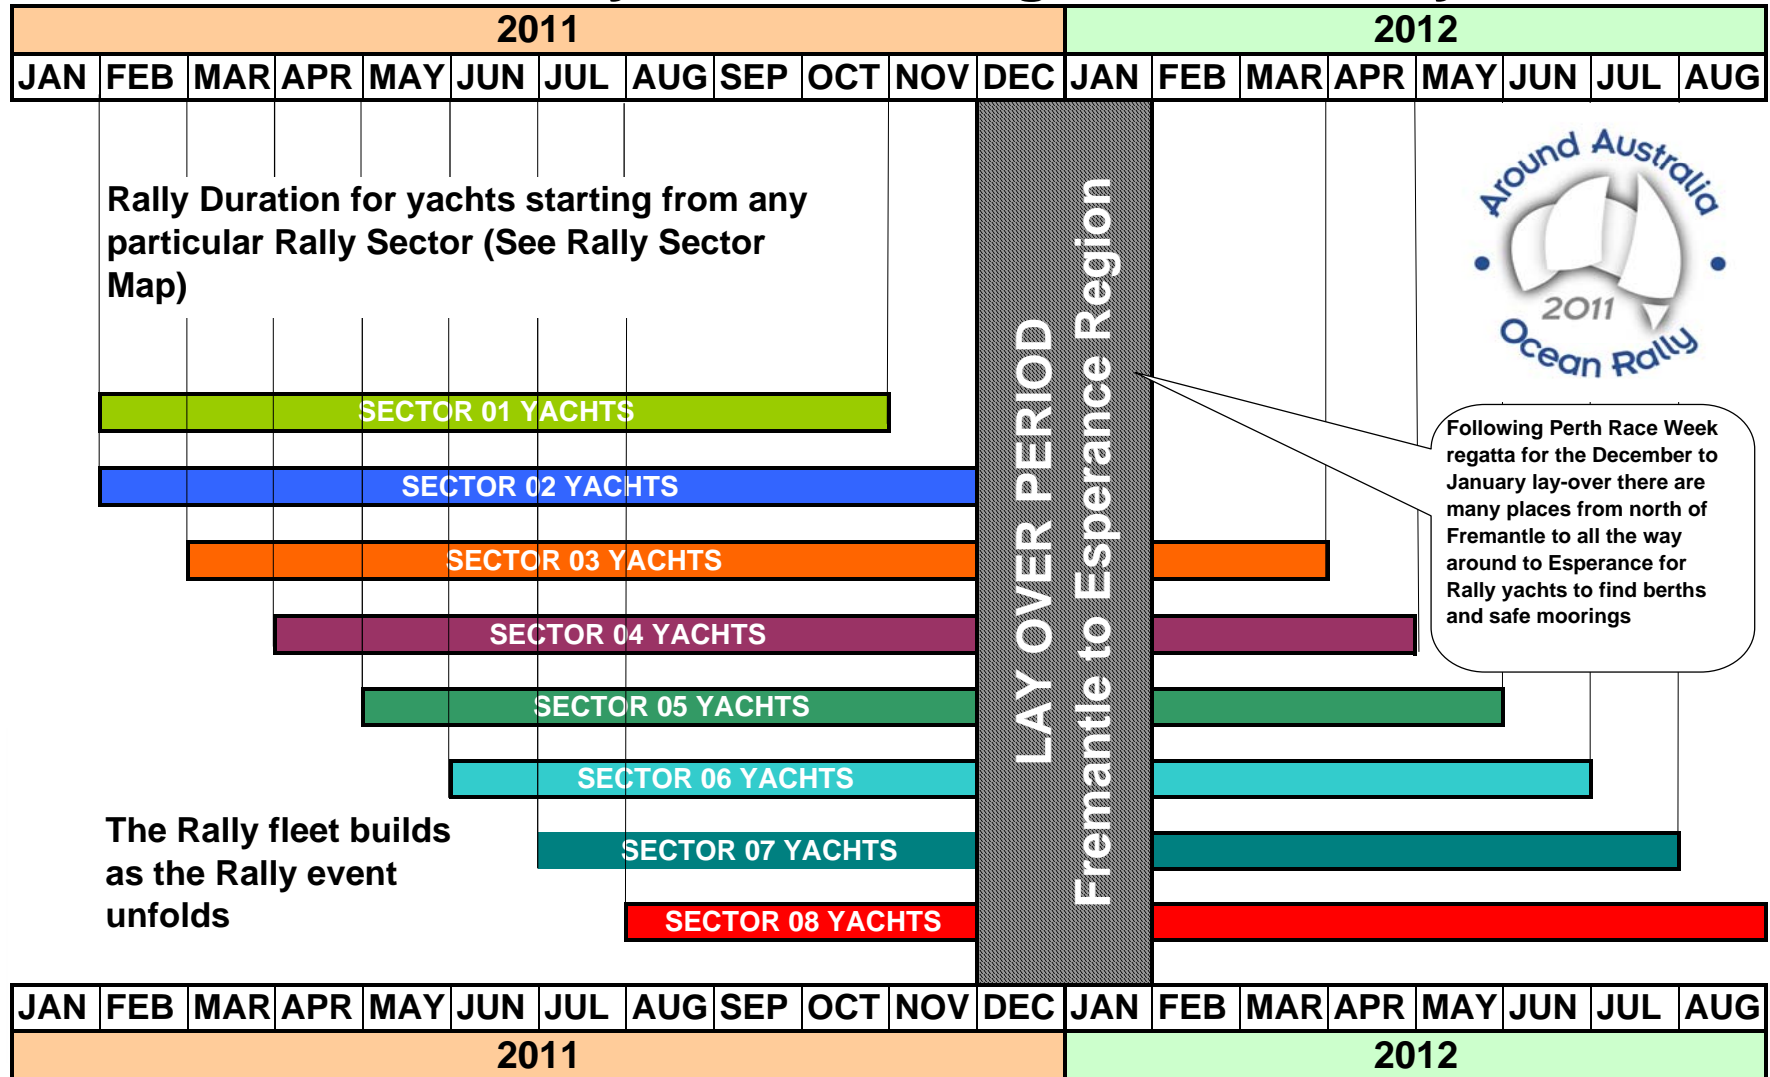

Rally Indicative Timeline for yachts starting within a Rally Sector

www.sailaroundaustralia.com.au