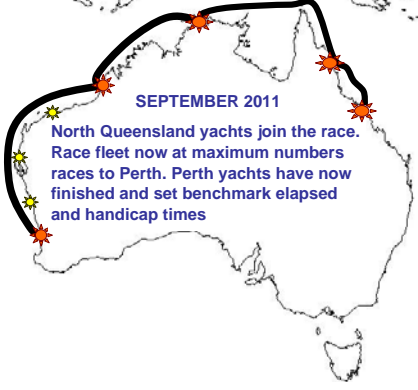

Overseas participants select a start-finish port location that suits them best

PERTH YACHTS CIRCUMNAVIGATION 7,260 NM (105 DAYS)

ADELAIDE YACHTS 7,260 NM (112 DAYS)

MELBOURNE and HOBART YACHTS 7,260 NM (112 DAYS)

SYDNEY YACHTS 7,260 NM (112 DAYS)

BRISBANE YACHTS 7,260 NM (112 DAYS)

NORTH QUEENSLAND YACHTS 7,260 NM (88 DAYS)

www.sailroundaustralia.com.au