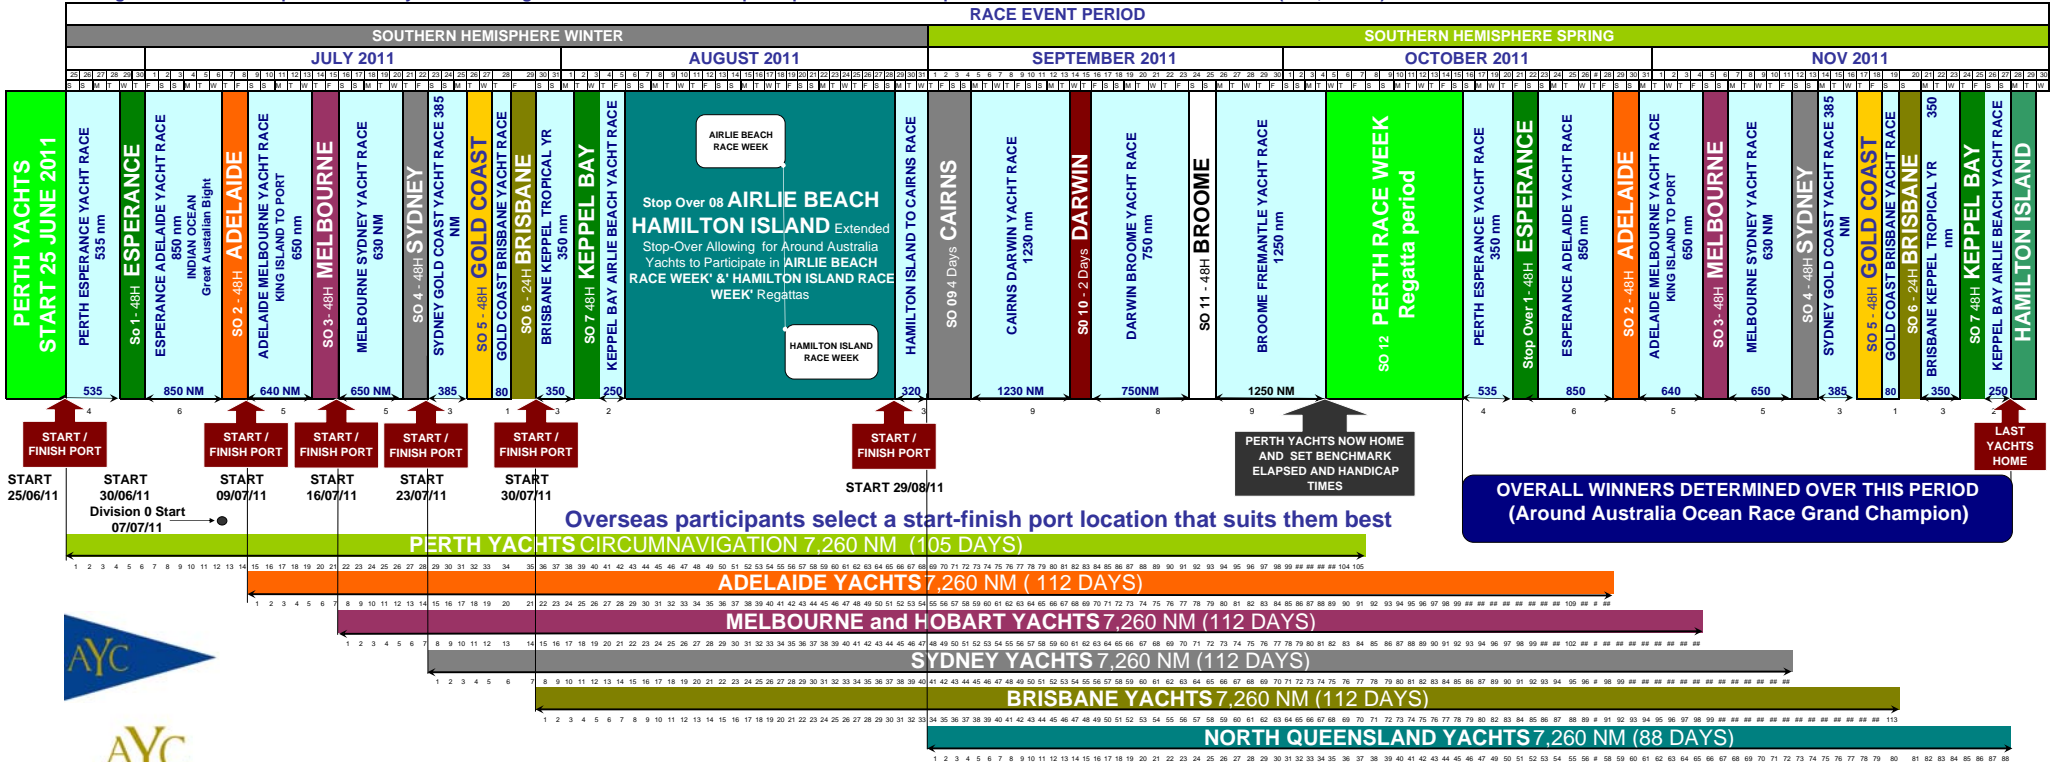

2011 Around Australia Ocean Race (DRAFT) Race Timeline

Preliminary Race Course details with notional stop over durations (All Details Subject to Revision)

Average duration between ports based on yachts covering 130+/- NM/24 hours. Each participant calls at all Stop Over Ports - sails same course distance (+/- 7,260 NM)

Overseas participants select a start-finish port location that suits them best

PERTH YACHTS CIRCUMNAVIGATION 7,260 NM (105 DAYS)

ADELAIDE YACHTS 7,260 NM (112 DAYS)

MELBOURNE and HOBART YACHTS 7,260 NM (112 DAYS)

SYDNEY YACHTS 7,260 NM (112 DAYS)

BRISBANE YACHTS 7,260 NM (112 DAYS)

NORTH QUEENSLAND YACHTS 7,260 NM (88 DAYS)

www.sailroundaustralia.com.au